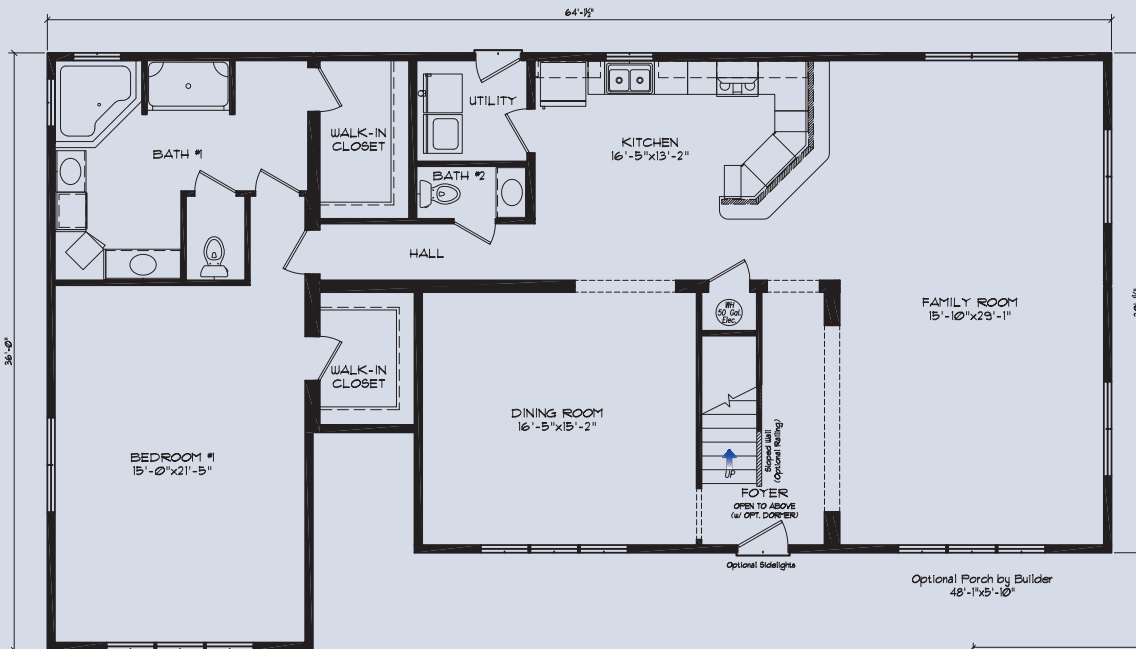

Cambridge 1,976 Sq.Ft.

Bedrooms: 1 or 2
Bathrooms: 2 1/2
Sq. Footage: 2,732
(with finished 2nd floor)

Shown with the following exterior options.
2 Sidelites at Front Door with Lineals
Additional Light at Front Door
Window Lineals • Two 5' Dormers
8' Dormer with Circle Top Window
Front Porch