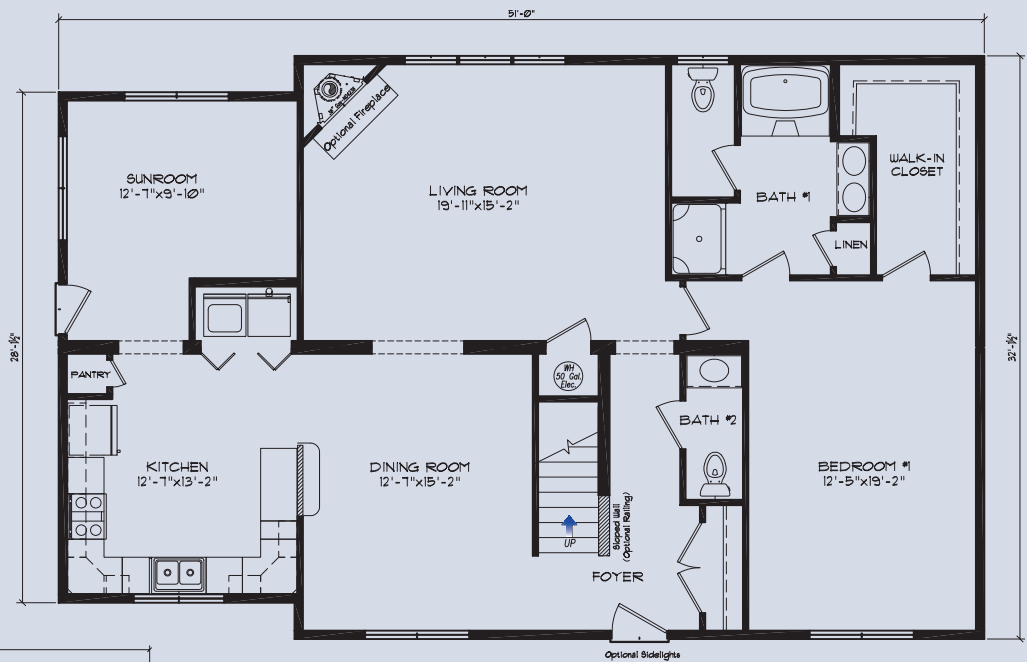

Bedrooms: 2  
 Bathrooms: 2 1/2  
 Sq. Footage: 2,548  
 (with finished 2nd floor)

Optional 2nd floor

*Shown with the following exterior options.*

- 2 Sidelites at Front Door*
- Additional Light at Front Door*
- Window and Door Crossheads*
- Front Door Pilasters*
- Window Lineals • Three 5' Dormers*