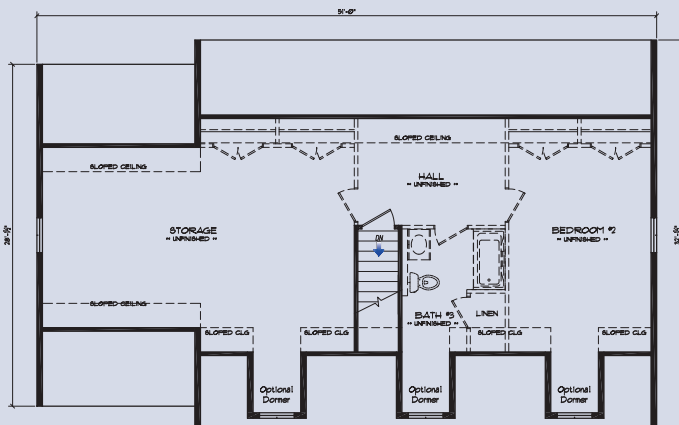

Bedrooms: 2  
 Bathrooms: 2 1/2  
 Sq. Footage: 2,548  
 (with finished 2nd floor)

Optional 2nd floor

*Shown with the following exterior options.*

- 2 Sidelites at Front Door*
- Additional Light at Front Door*
- Window and Door Crossheads*
- Front Door Pilasters*
- Window Lineals • Three 5' Dormers*