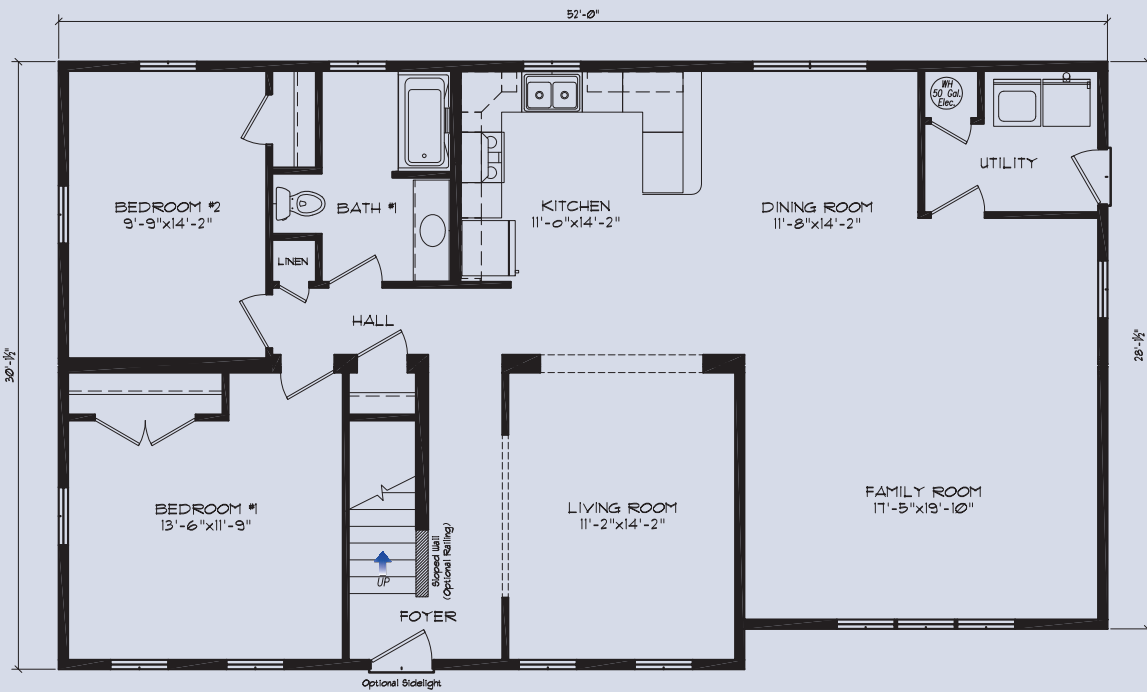

Bedrooms: 3
Bathrooms: 2
Sq. Footage: 2,424
(with finished 2nd floor)

Optional 2nd floor

*Shown with the following exterior options.
Sidelite at Front Door • Three 5' Dormers*