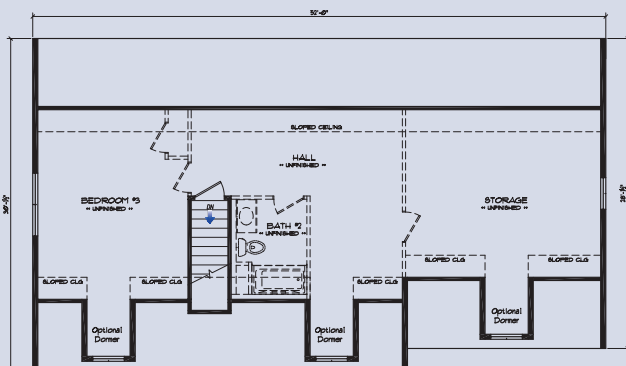

Bedrooms: 3
Bathrooms: 2
Sq. Footage: 2,424
(with finished 2nd floor)

Optional 2nd floor

*Shown with the following exterior options.
Sidelite at Front Door • Three 5' Dormers*