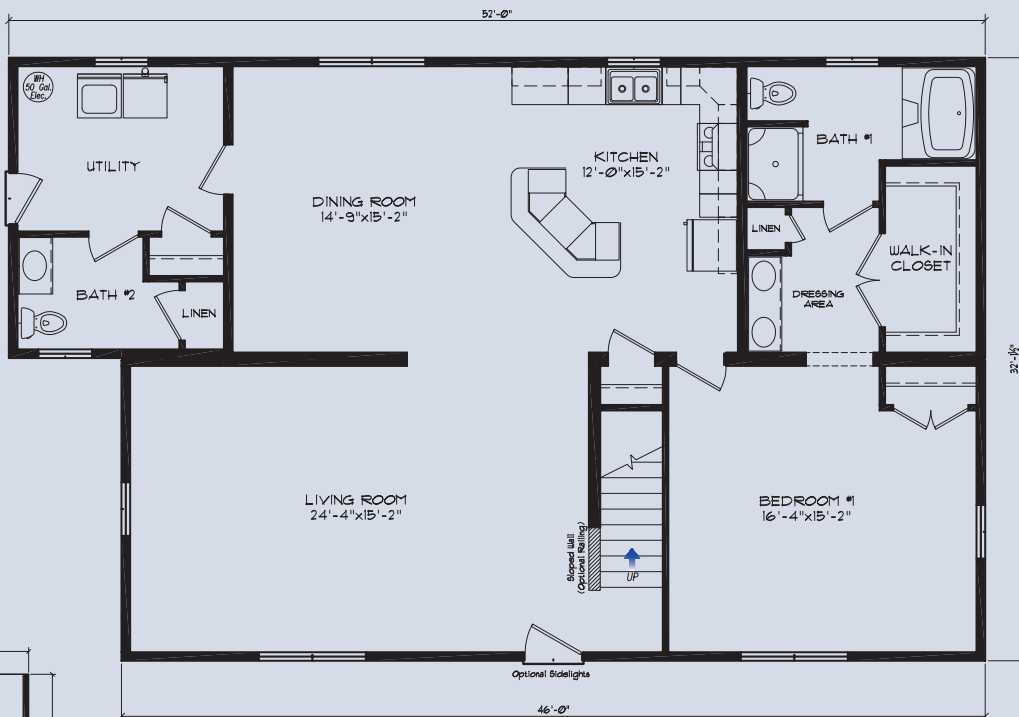

Farmington 1,568 Sq.Ft.

Bedrooms: 3

Bathrooms: 2 1/2

Sq. Footage: 2,488
(with finished 2nd floor)

Optional 2nd floor

Shown with the following exterior options.

- 2 Sidelites at Front Door*
- Additional Light at Front Door*
- Window and Door Crossheads*
- Front Door Pilasters • Window Lineals*
- Two 5' Dormers • Front Porch*