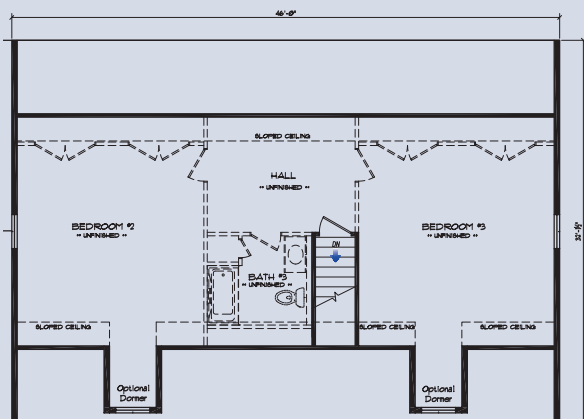

Farmington 1,568 Sq.Ft.

Bedrooms: 3

Bathrooms: 2 1/2

Sq. Footage: 2,488
(with finished 2nd floor)

Optional 2nd floor

Shown with the following exterior options.

- 2 Sidelites at Front Door*
- Additional Light at Front Door*
- Window and Door Crossheads*
- Front Door Pilasters • Window Lineals*
- Two 5' Dormers • Front Porch*