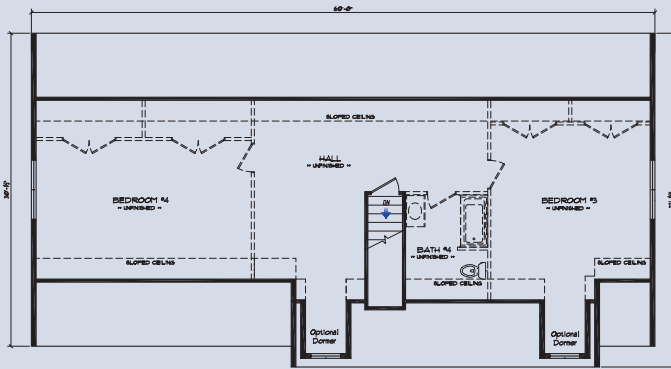

Bedrooms: 4
 Bathrooms: 3 1/2
 Sq. Footage: 3,197
 (with finished 2nd floor
 and plant built garage)

Shown with the following exterior options.

*15 Lite Front Door with Lineals • Window Lineals • Two 5' Dormers
 Front Porch • Front Extension of Garage*

Optional 2nd floor