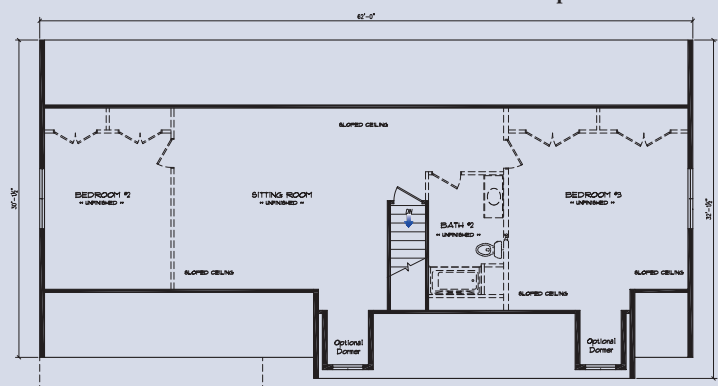

Harmony 1,637 Sq.Ft.

Bedrooms: 3

Bathrooms: 2

Sq. Footage: 3,037

(with finished 2nd floor
and plant built garage)

Optional 2nd floor

*Shown with the following exterior options.
Two 5' Dormers • Front Porch
Front Extension of Garage*