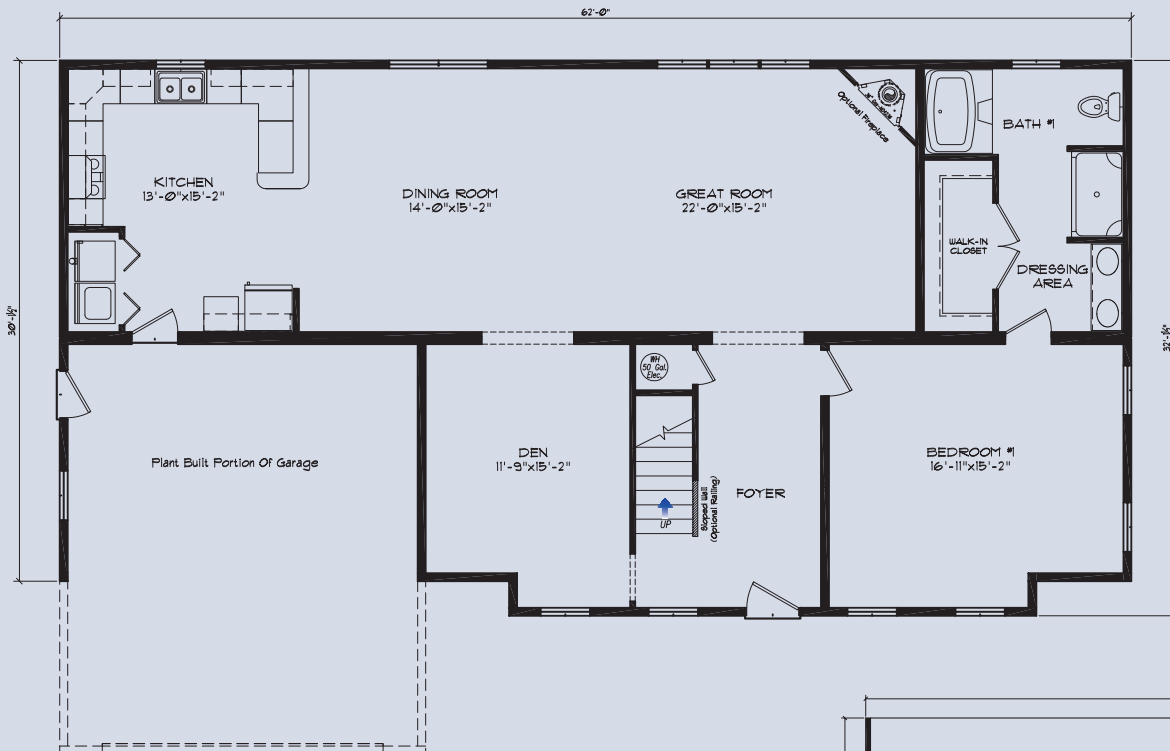

Harmony 1,637 Sq.Ft.

Bedrooms: 3

Bathrooms: 2

Sq. Footage: 3,037

(with finished 2nd floor
and plant built garage)

Optional 2nd floor

*Shown with the following exterior options.
Two 5' Dormers • Front Porch
Front Extension of Garage*