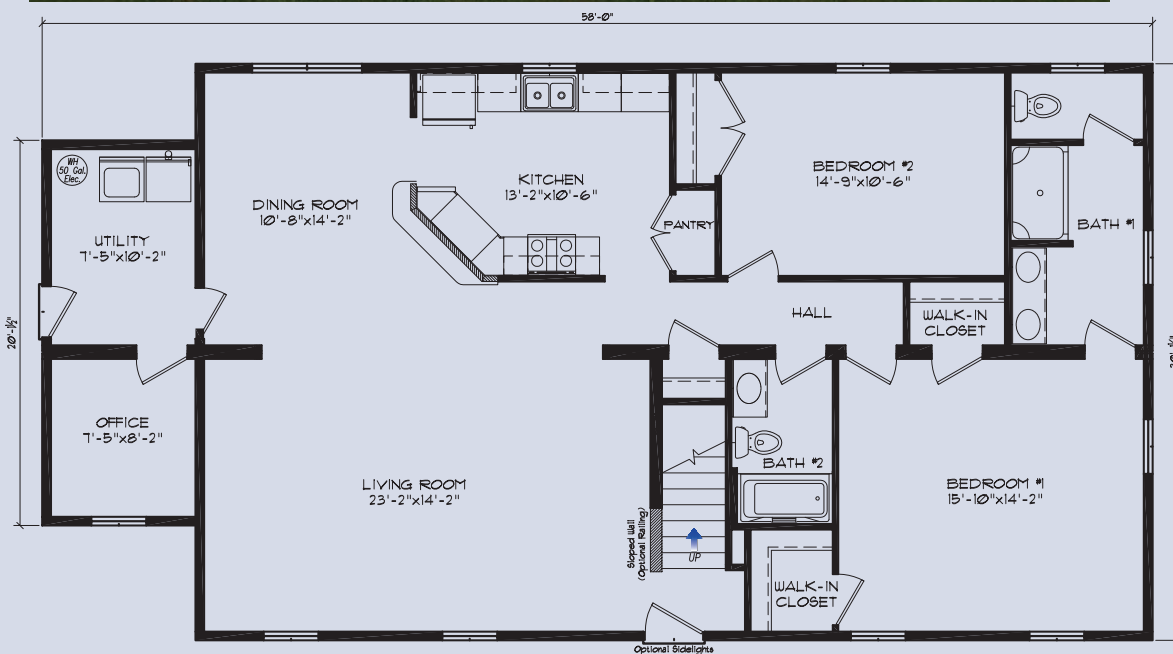

Lewes 1,660 Sq.Ft.

Bedrooms: 3

Bathrooms: 3

Sq. Footage: 2,624
(with finished 2nd floor)

Optional 2nd floor

Shown with the following exterior options.
 2 Sidelites at Front Door
 Additional Light at Front Door
 Two 6' Dormers with Shutters
 22' Gable Dormer • Gable End Overhangs
 Front Porch • Garage