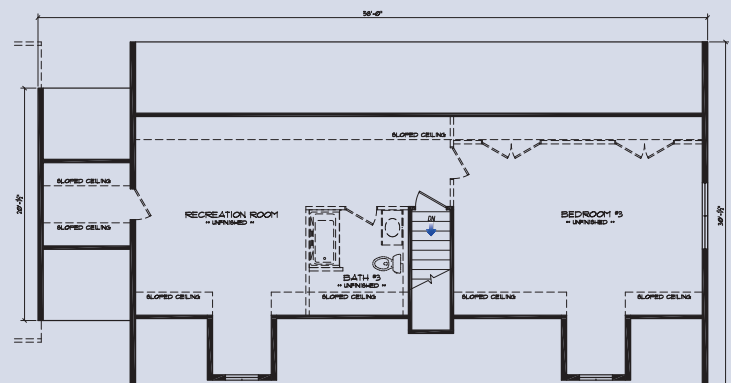

Lewes 1,660 Sq.Ft.

Bedrooms: 3

Bathrooms: 3

Sq. Footage: 2,624
(with finished 2nd floor)

Optional 2nd floor

Shown with the following exterior options.
 2 Sidelites at Front Door
 Additional Light at Front Door
 Two 6' Dormers with Shutters
 22' Gable Dormer • Gable End Overhangs
 Front Porch • Garage