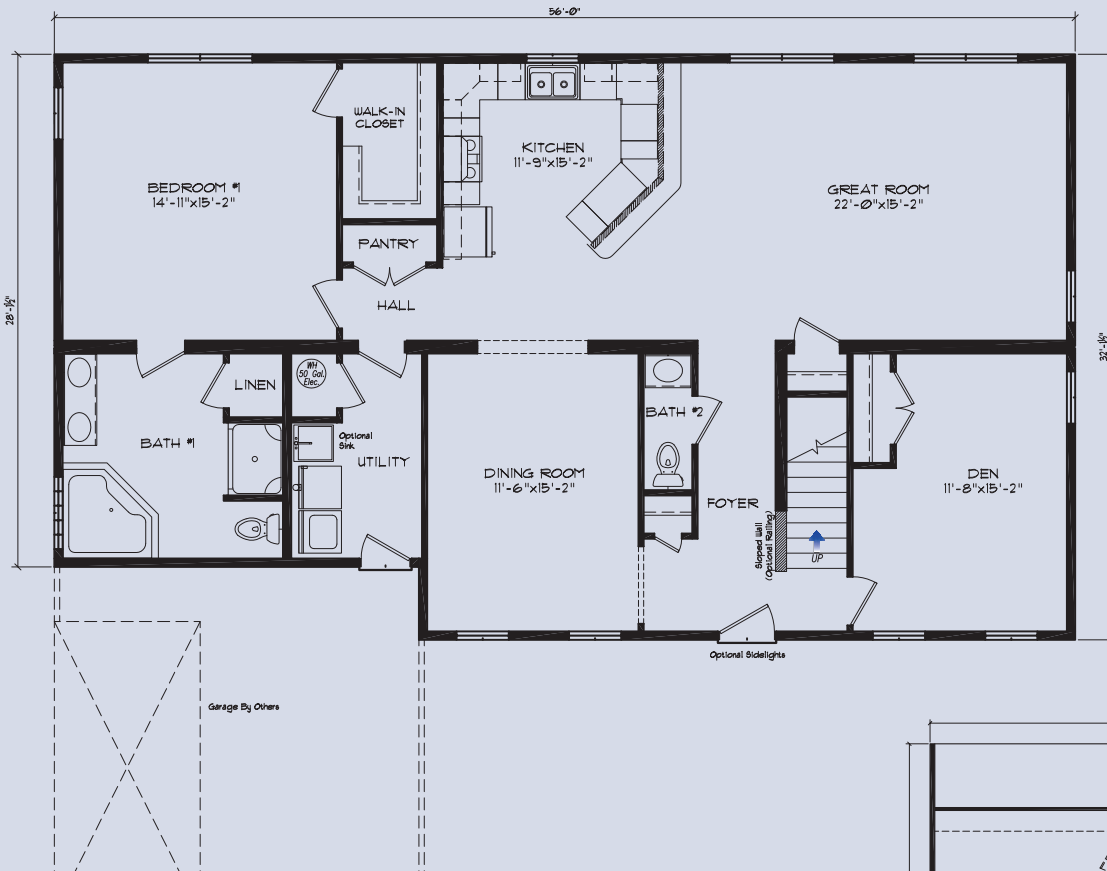

Cape Cods

Marydel 1,712 Sq.Ft.

Bedrooms: 3 or 4
Bathrooms: 2 1/2
Sq. Footage: 2,752
(with finished 2nd floor)

Shown with the following exterior options.
2 Sidelites at Front Door • Additional Light at Front Door
Three 5' Dormers • Front Porch • Garage