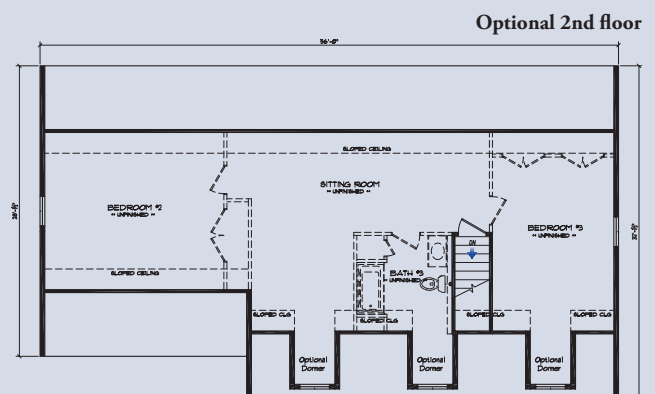

Cape Cods

Marydel 1,712 Sq.Ft.

Bedrooms: 3 or 4
Bathrooms: 2 1/2
Sq. Footage: 2,752
(with finished 2nd floor)

Shown with the following exterior options.
2 Sidelites at Front Door • Additional Light at Front Door
Three 5' Dormers • Front Porch • Garage