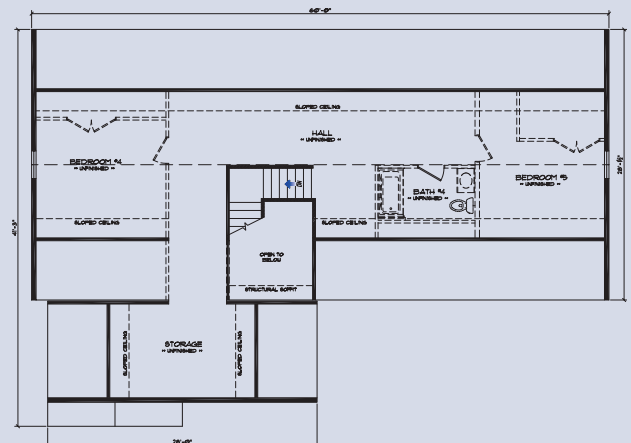

Bedrooms: 5 or 6
 Bathrooms: 3 1/2
 Sq. Footage: 2,016
 (including porch)
 Sq. Footage: 3,085
 (including porch
 and finished 2nd floor)

Optional 2nd floor

*Shown with the following exterior options.
 9 Lite Front Door • Gable End Overhangs
 Column and Railing on Front Porch*