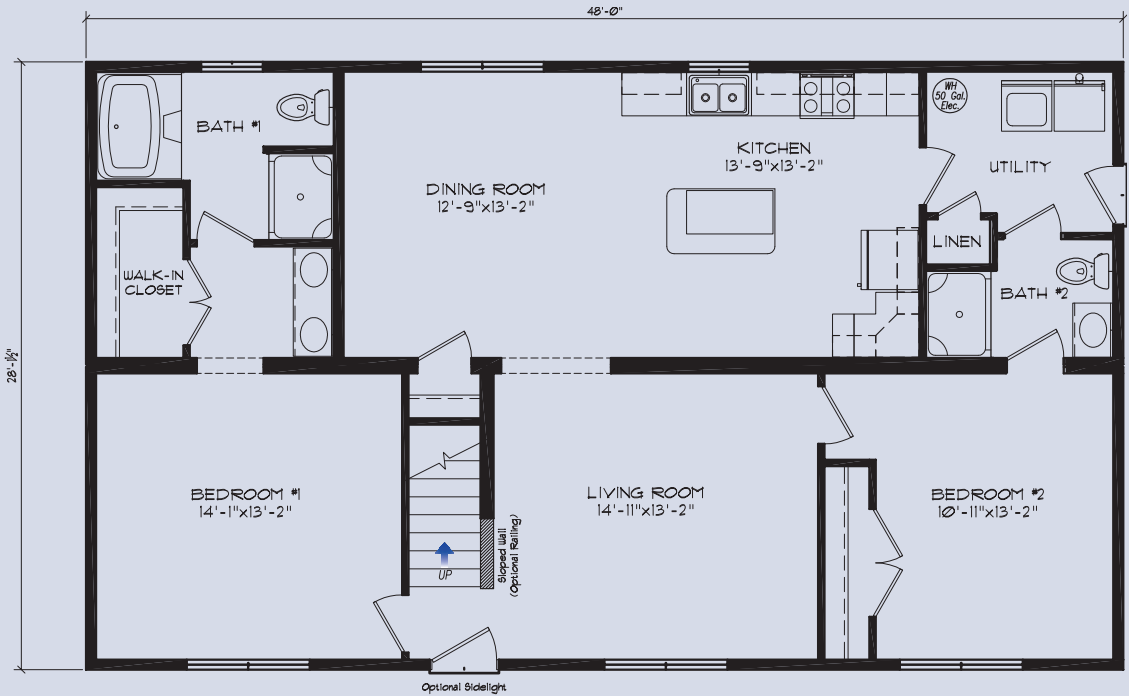

Bedrooms: 3  
 Bathrooms: 2  
 Sq. Footage: 2,112  
 (with finished 2nd floor)

Optional 2nd floor

*Shown with the following exterior options.  
 Oval Front Door with Sidelite  
 Two 5' Dormers with Window Lineals  
 Front Porch*