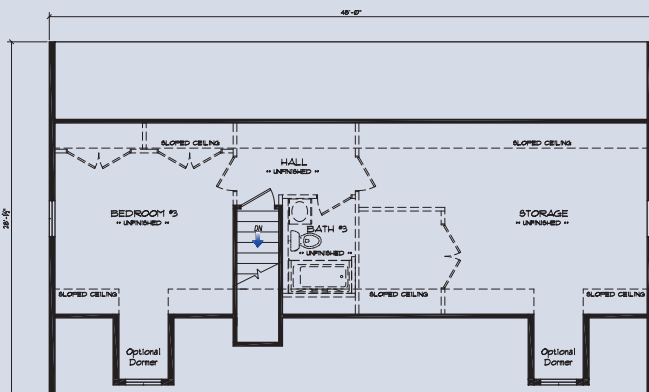

Bedrooms: 3  
 Bathrooms: 2  
 Sq. Footage: 2,112  
 (with finished 2nd floor)

Optional 2nd floor

*Shown with the following exterior options.  
 Oval Front Door with Sidelite  
 Two 5' Dormers with Window Lineals  
 Front Porch*