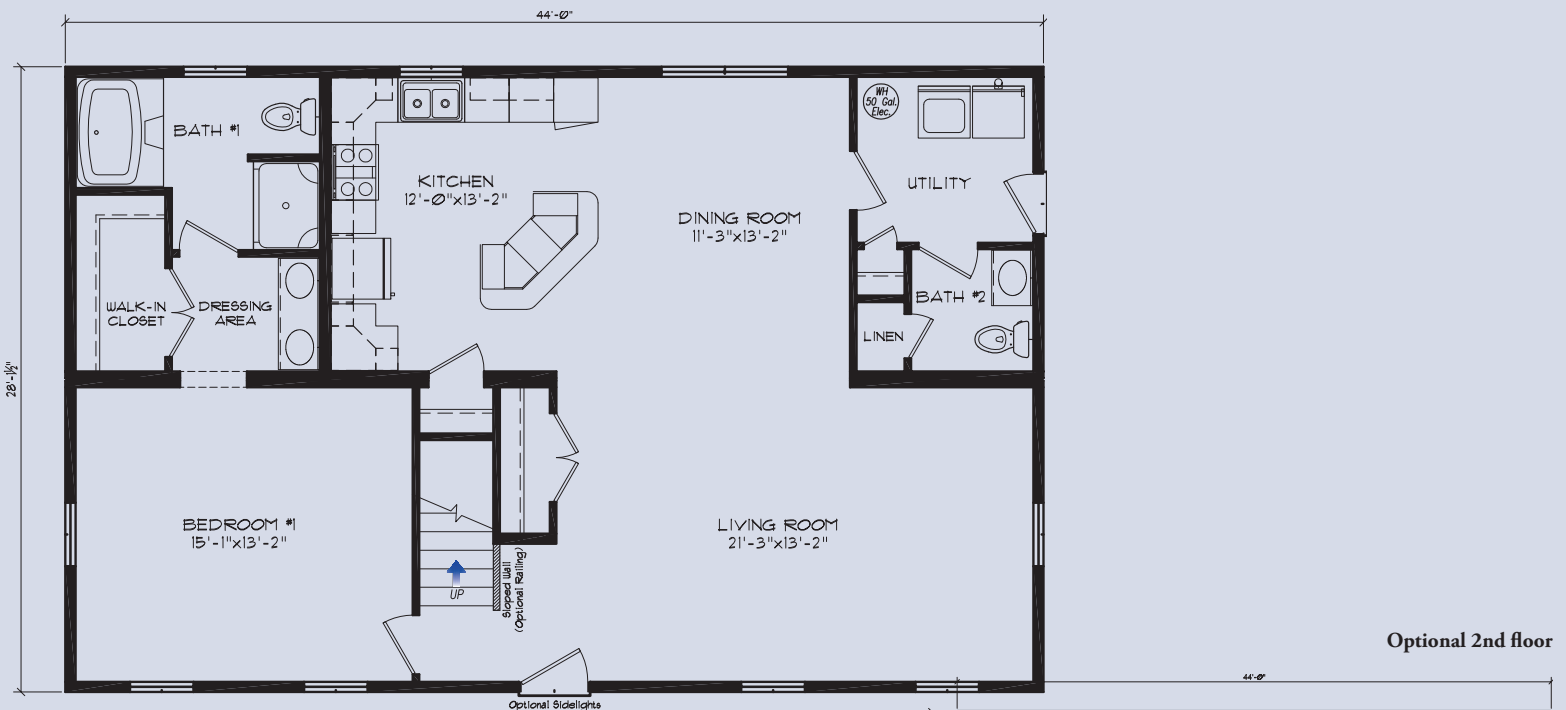

Oakley 1,232 Sq.Ft.

Bedrooms: 3

Bathrooms: 2 1/2

Sq. Footage: 1,936
(with finished 2nd floor)

Optional 2nd floor

Shown with the following exterior options.
 2 Sidelites at Front Door
 Window and Door Crossheads
 Window Lineals • Front Door Pilasters
 Three 5' Dormers