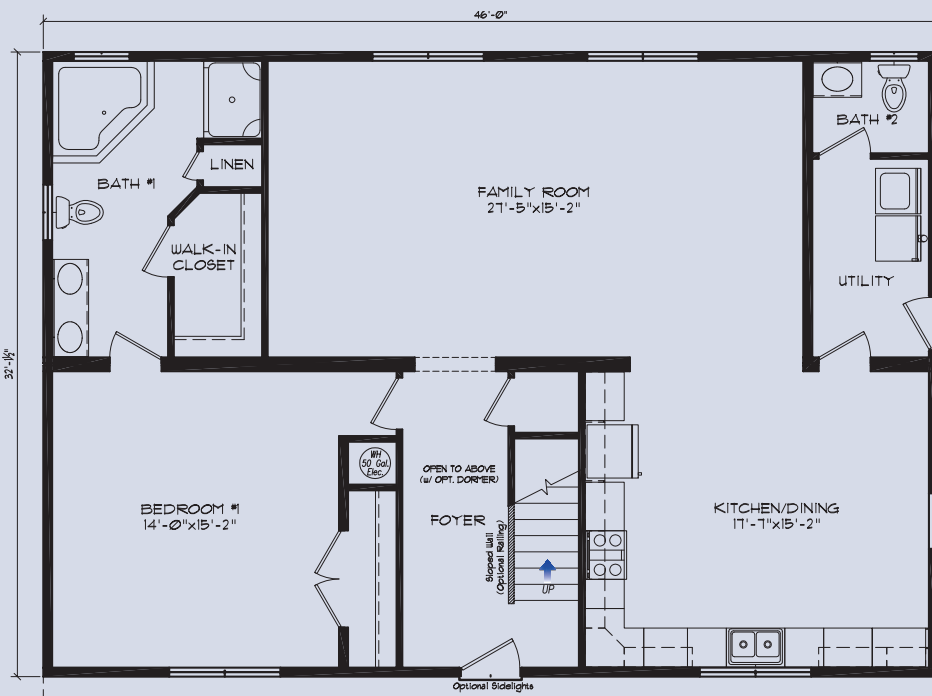

Salem 1,472 Sq.Ft.

Bedrooms: 3

Bathrooms: 2 1/2

Sq. Footage: 2,394
(with finished 2nd floor)

Shown with the following exterior options.

9 Lite Front Door with Sidelites

Two 5' Dormers

10' Dormer with Circle Top Window

Gable End Overhangs

Front Porch • Garage