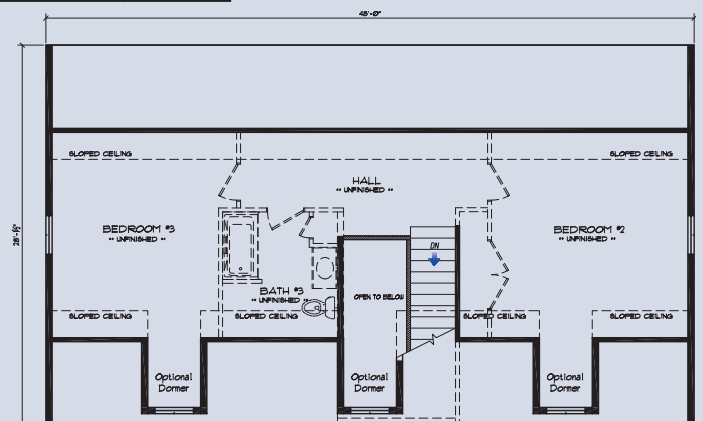

## Tilghman 1,344 Sq.Ft.

Bedrooms: 3

Bathrooms: 2 1/2

Sq. Footage: 2,112  
(with finished 2nd floor)

Optional 2nd floor

*Shown with the following exterior options.  
Additional Light at Front Door  
Wagon Wheel Glass Front Door  
Three 5' Dormers*