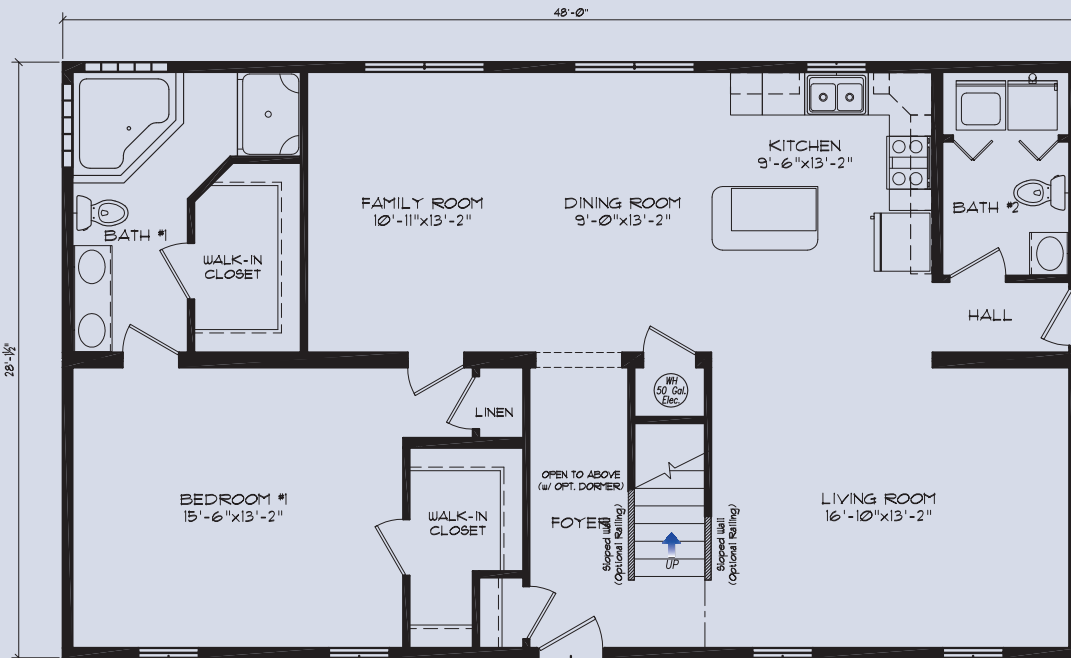

## Tilghman 1,344 Sq.Ft.

Bedrooms: 3

Bathrooms: 2 1/2

Sq. Footage: 2,112  
(with finished 2nd floor)

Optional 2nd floor

*Shown with the following exterior options.  
Additional Light at Front Door  
Wagon Wheel Glass Front Door  
Three 5' Dormers*