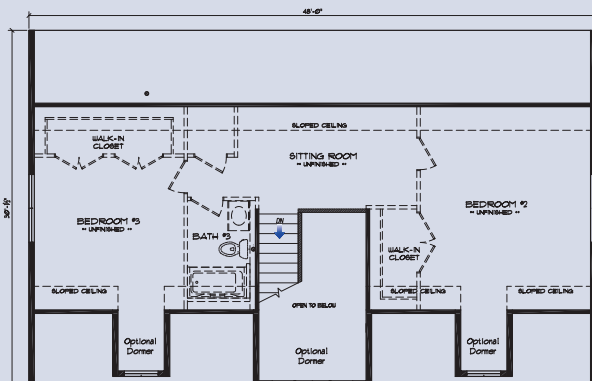

Wellbourne 1,440 Sq.Ft.

Bedrooms: 3
Bathrooms: 2 1/2
Sq. Footage: 2,304
(with finished 2nd floor)

Optional 2nd floor

Shown with the following exterior options.
9 Lite Front Door with Sidelites
Window Lineals • Two 5' Dormers with Accent Siding
10' Dormer with Circle Top Window and Accent Siding
Country Porch