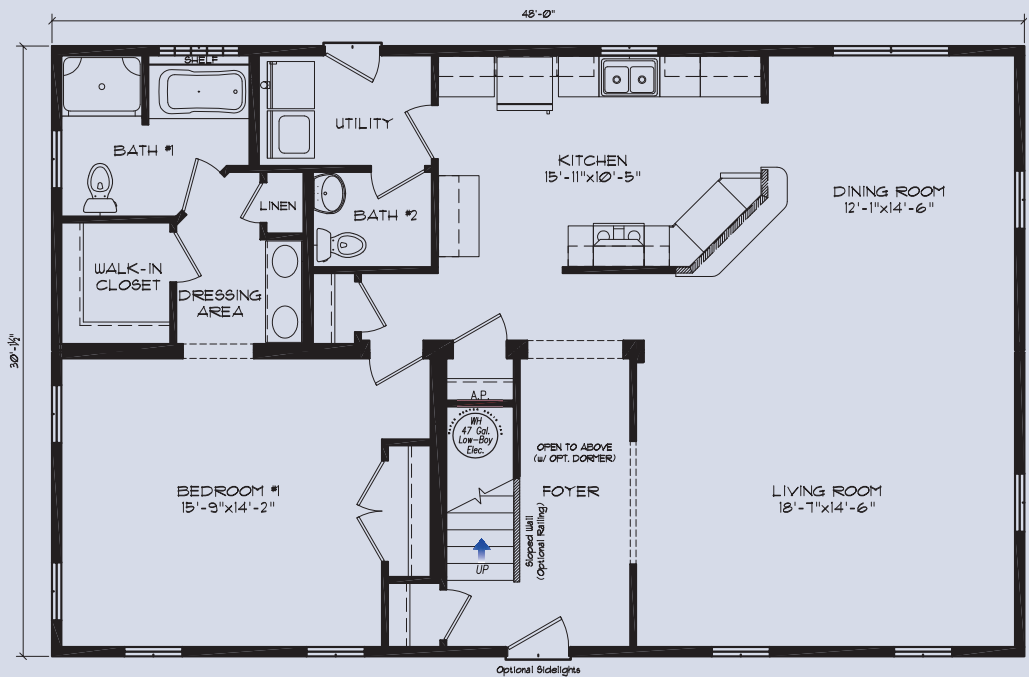

Wellbourne 1,440 Sq.Ft.

Bedrooms: 3
Bathrooms: 2 1/2
Sq. Footage: 2,304
(with finished 2nd floor)

Optional 2nd floor

Shown with the following exterior options.
9 Lite Front Door with Sidelites
Window Lineals • Two 5' Dormers with Accent Siding
10' Dormer with Circle Top Window and Accent Siding
Country Porch