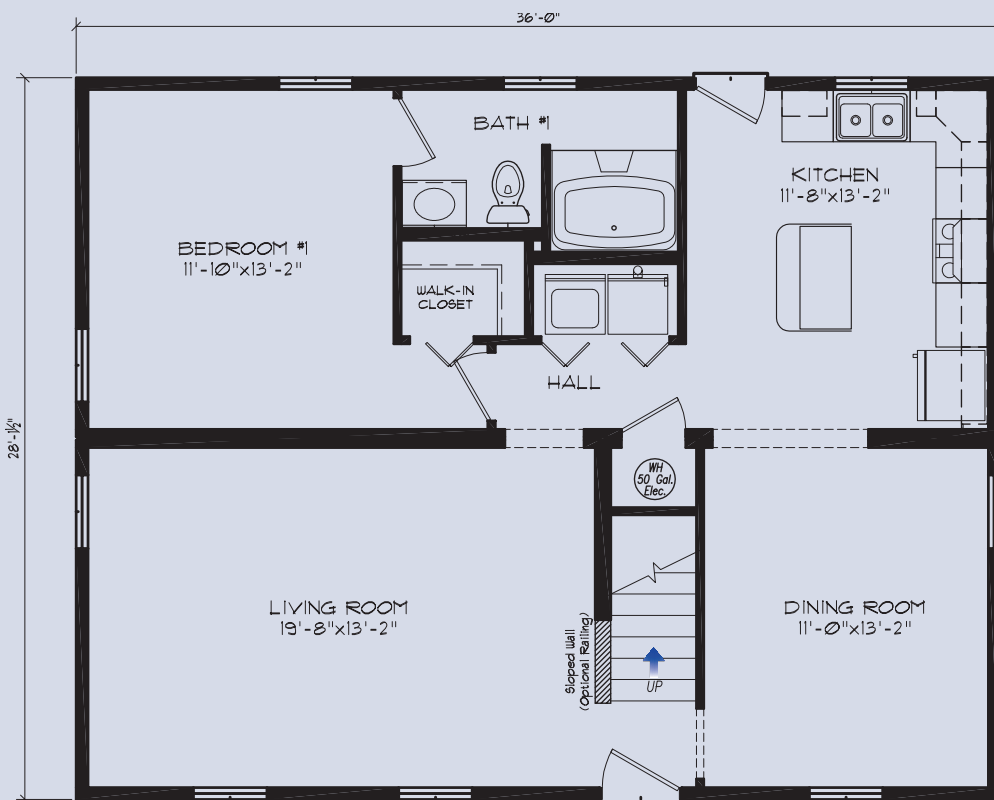

## Wesley 1,008 Sq.Ft.

Bedrooms: 3

Bathrooms: 2

Sq. Footage: 1,584  
(with finished 2nd floor)

*Shown with the following exterior options.  
Two 5' Dormers*