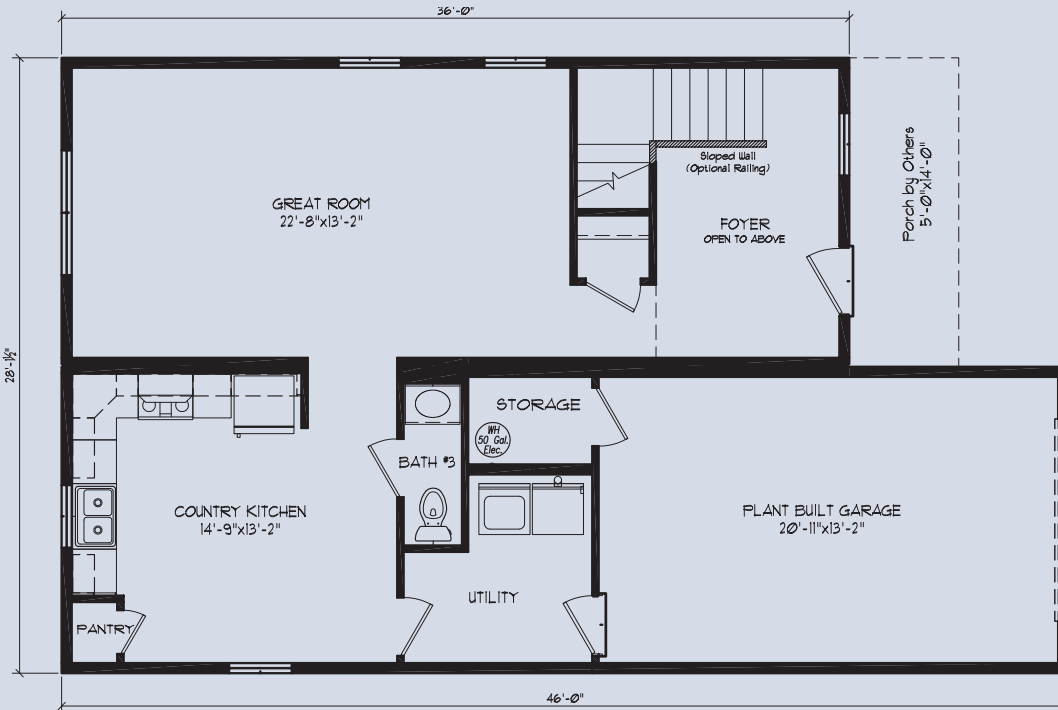

Two Stories

Colbourne 1,932 Sq.Ft.

Bedrooms: 3
 Bathrooms: 2 1/2
 Sq. Footage: 2,240
 (including plant built garage)

*Shown with the following exterior options.
 Front Porch • Garage Door*