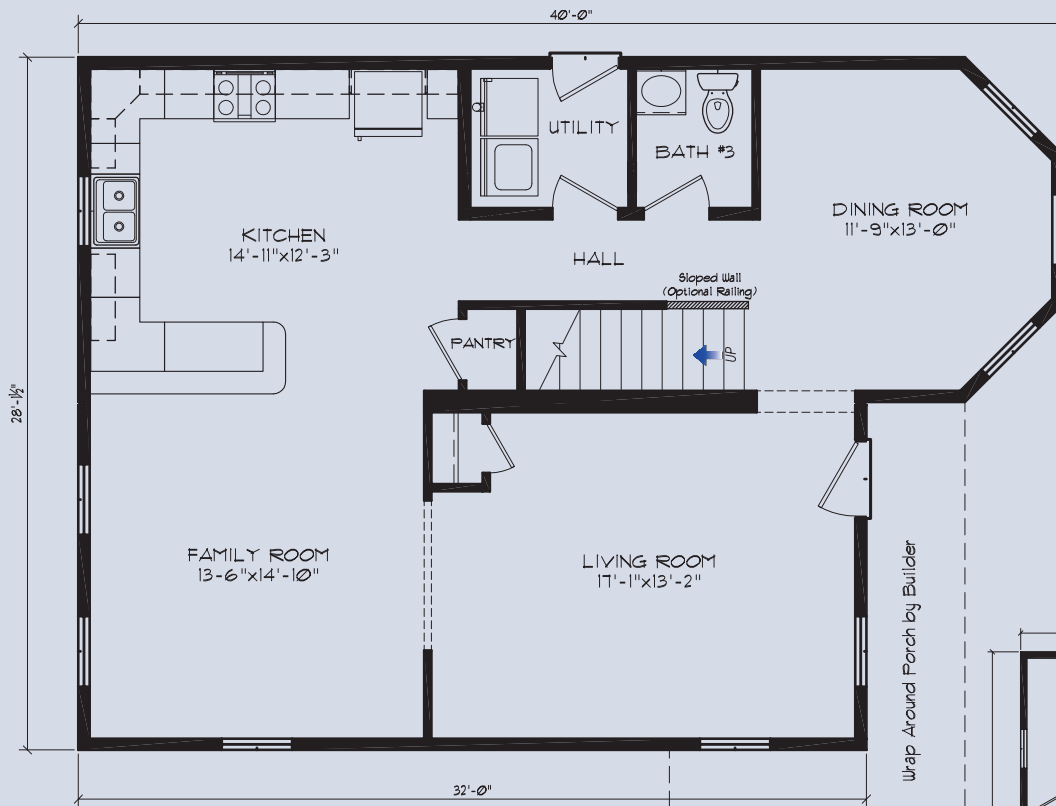

Georgetown 1,984 Sq.Ft.

Bedrooms: 3
 Bathrooms: 2 1/2
 Sq. Footage: 1,984

Shown with the following exterior options.
 Oval Glass Front Door with Lineals
 Window Lineals • Scallop Accent Siding
 Decorative Gable Pediment and Accent Panels
 Accent Roof Rake • Cornice • Front Porch