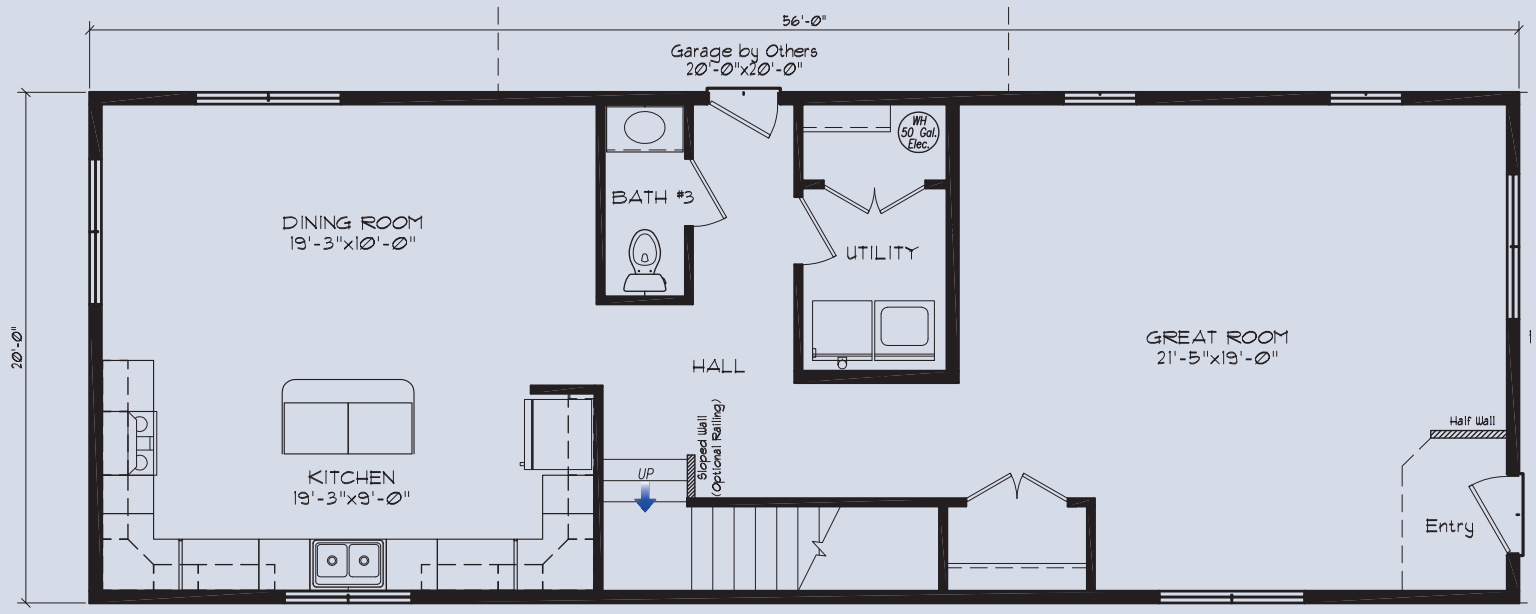

Long Neck 2,240 Sq.Ft.

Bedrooms: 3
 Bathrooms: 2 1/2
 Sq. Footage: 2,240

Shown with the following exterior options.
 Window Lineals • Decorative Vent
 Lineals at Doors
 Front Porches • Garage