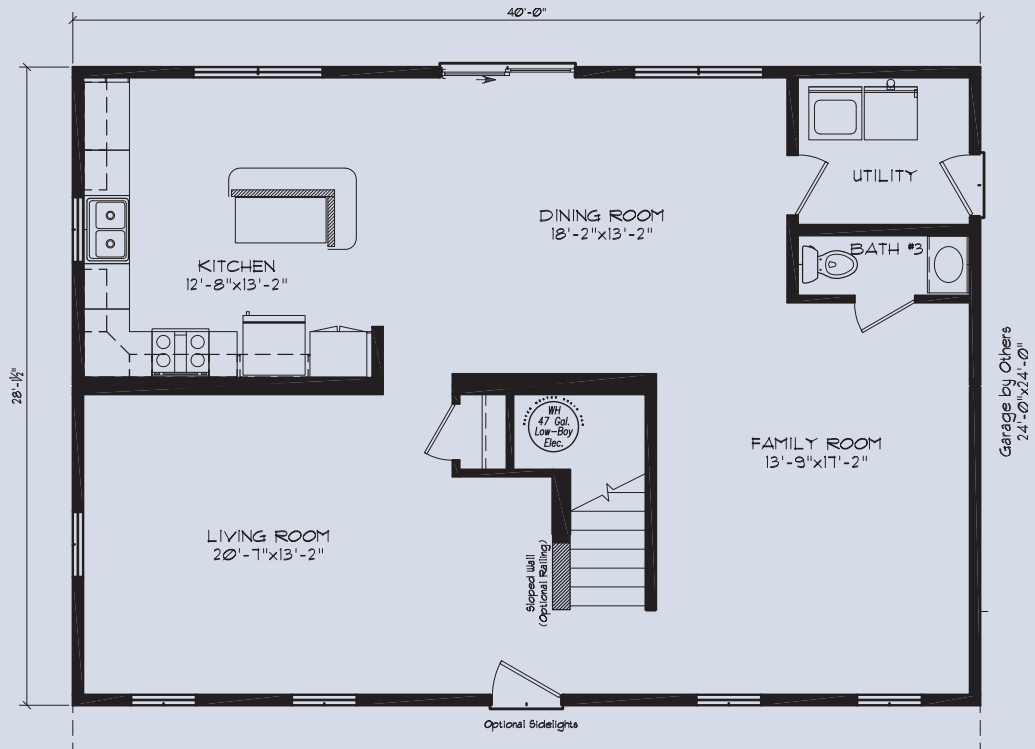

Two Stories

Port Penn 2,240 Sq.Ft.

Bedrooms: 3
Bathrooms: 2 1/2
Sq. Footage: 2,240

2nd floor

Shown with the following exterior options.
 2 Sidelites at Front Door • Additional Light at Front Door
 Decorative Sunburst • Pediment and Pilasters at Front Door
 Gable Dormer • Two 5' Dormers • 9/12 Roof Pitch
 Front Porch • Garage