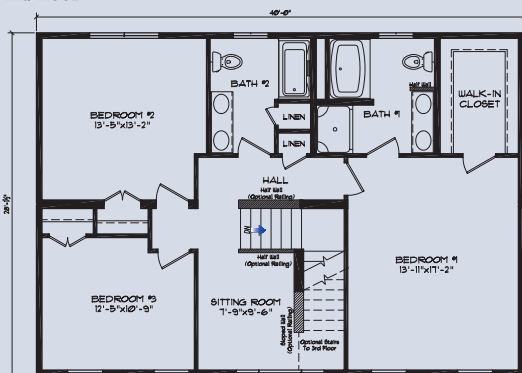

Two Stories

Port Penn 2,240 Sq.Ft.

Bedrooms: 3
Bathrooms: 2 1/2
Sq. Footage: 2,240

2nd floor

Shown with the following exterior options.
 2 Sidelites at Front Door • Additional Light at Front Door
 Decorative Sunburst • Pediment and Pilasters at Front Door
 Gable Dormer • Two 5' Dormers • 9/12 Roof Pitch
 Front Porch • Garage