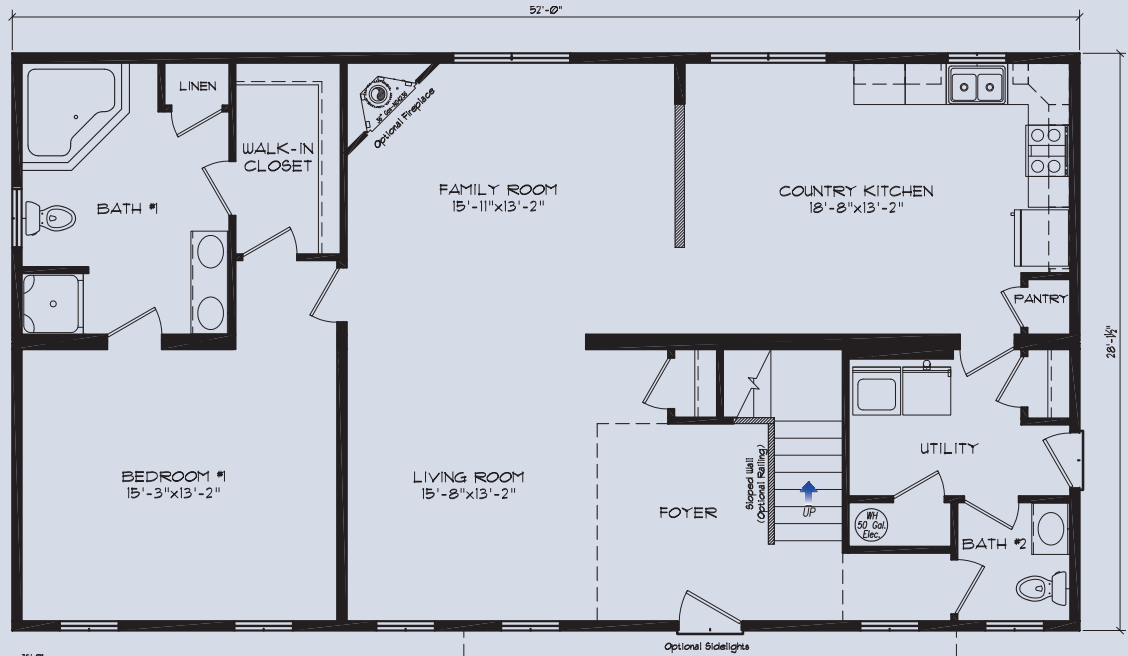

Two Stories

Richmond 2,464 Sq.Ft.

Bedrooms: 4
Bathrooms: 2 1/2
Sq. Footage: 2,464

2nd floor

Shown with the following exterior options.
2 Sidelites at Front Door
Additional Light at Front Door
Pediment and Pilaster at Front Door
Window Lineals • Circle Top Window
Gable Dormer with Decorative Vent