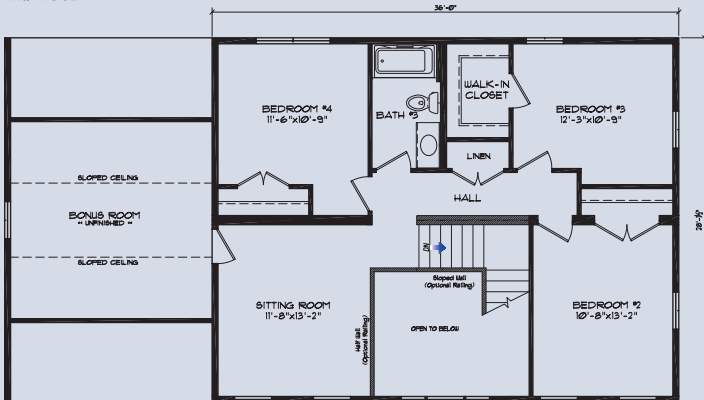

Two Stories

Richmond 2,464 Sq.Ft.

Bedrooms: 4
Bathrooms: 2 1/2
Sq. Footage: 2,464

2nd floor

Shown with the following exterior options.
2 Sidelites at Front Door
Additional Light at Front Door
Pediment and Pilaster at Front Door
Window Lineals • Circle Top Window
Gable Dormer with Decorative Vent