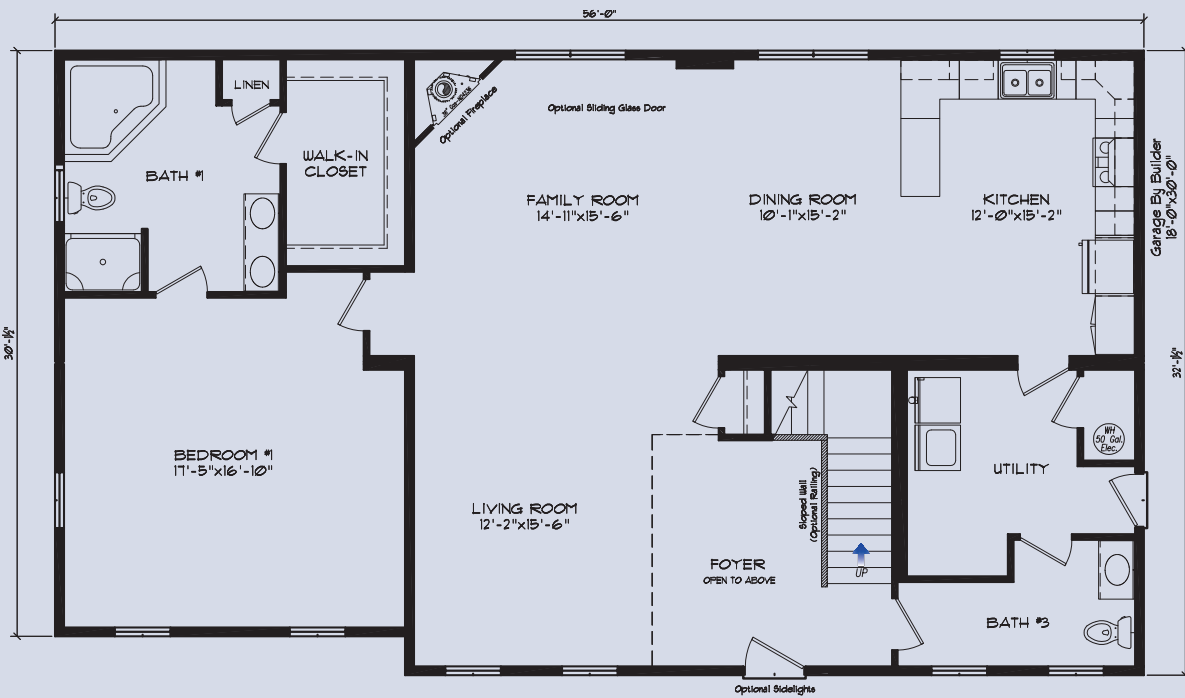

Williamsburg 2,972 Sq.Ft.

Two Stories

Bedrooms: 4
 Bathrooms: 2 1/2
 Sq. Footage: 2,972

2nd floor

Shown with the following exterior options.
 2 Sidelites at Front Door
 Pediment and Pilasters at Front Door
 Window Lineals • Circle Top Window
 Gable Dormer with Accent Siding
 Two 5' Dormers • 9/12 Roof Pitch Above 2nd Story
 Front Portico • Garage