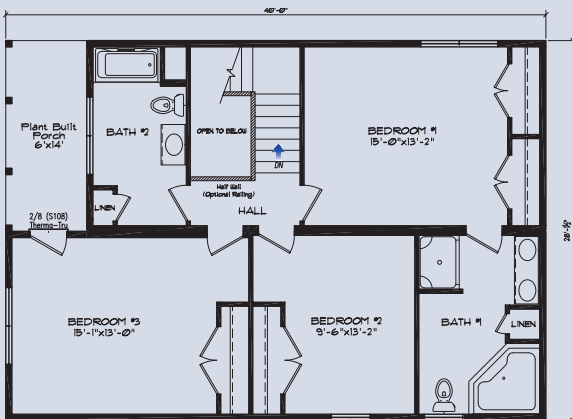

Two Stories

Wingate 2,072 Sq. Ft.

Bedrooms: 3
 Bathrooms: 2 1/2
 Sq. Footage: 2,240
 (including porches)

2nd floor

Shown with the following exterior options.
 2 Sidelites at Front Door • Additional Light at Front Door
 Decorative Vent • Porch Railings