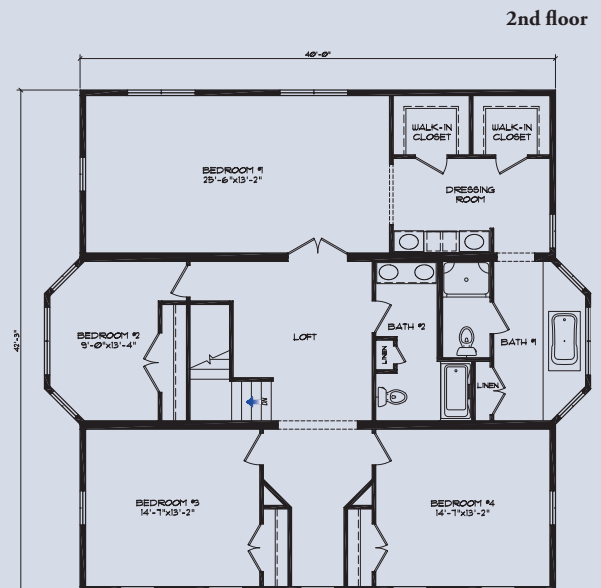

Wye Mills 3,492 Sq.Ft.

Two Stories

Bedrooms: 4
 Bathrooms: 2 1/2
 Sq. Footage: 3,492

*Shown with the following exterior options.
 2 Sidelights at Front Door • Pilasters at Front Door
 Additional Light at Front Door*

Window and Door Crossheads • Front Porch with Decorative Vent