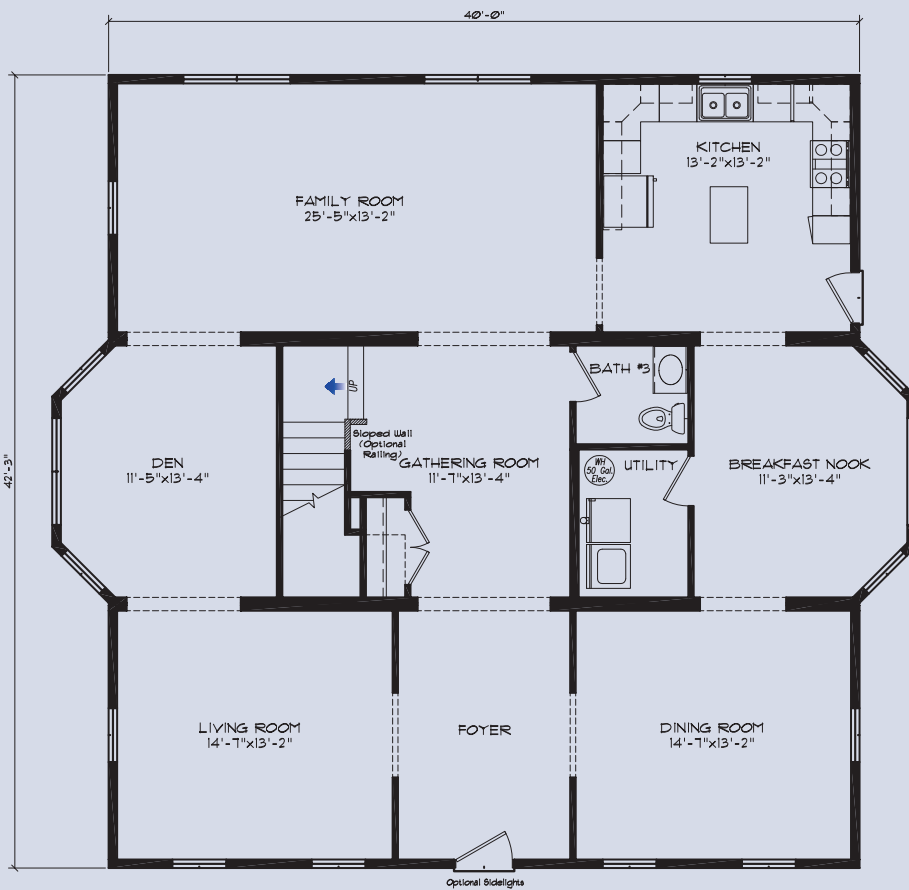

Wye Mills 3,492 Sq.Ft.

Two Stories

Bedrooms: 4
 Bathrooms: 2 1/2
 Sq. Footage: 3,492

*Shown with the following exterior options.
 2 Sidelights at Front Door • Pilasters at Front Door
 Additional Light at Front Door*

Window and Door Crossheads • Front Porch with Decorative Vent